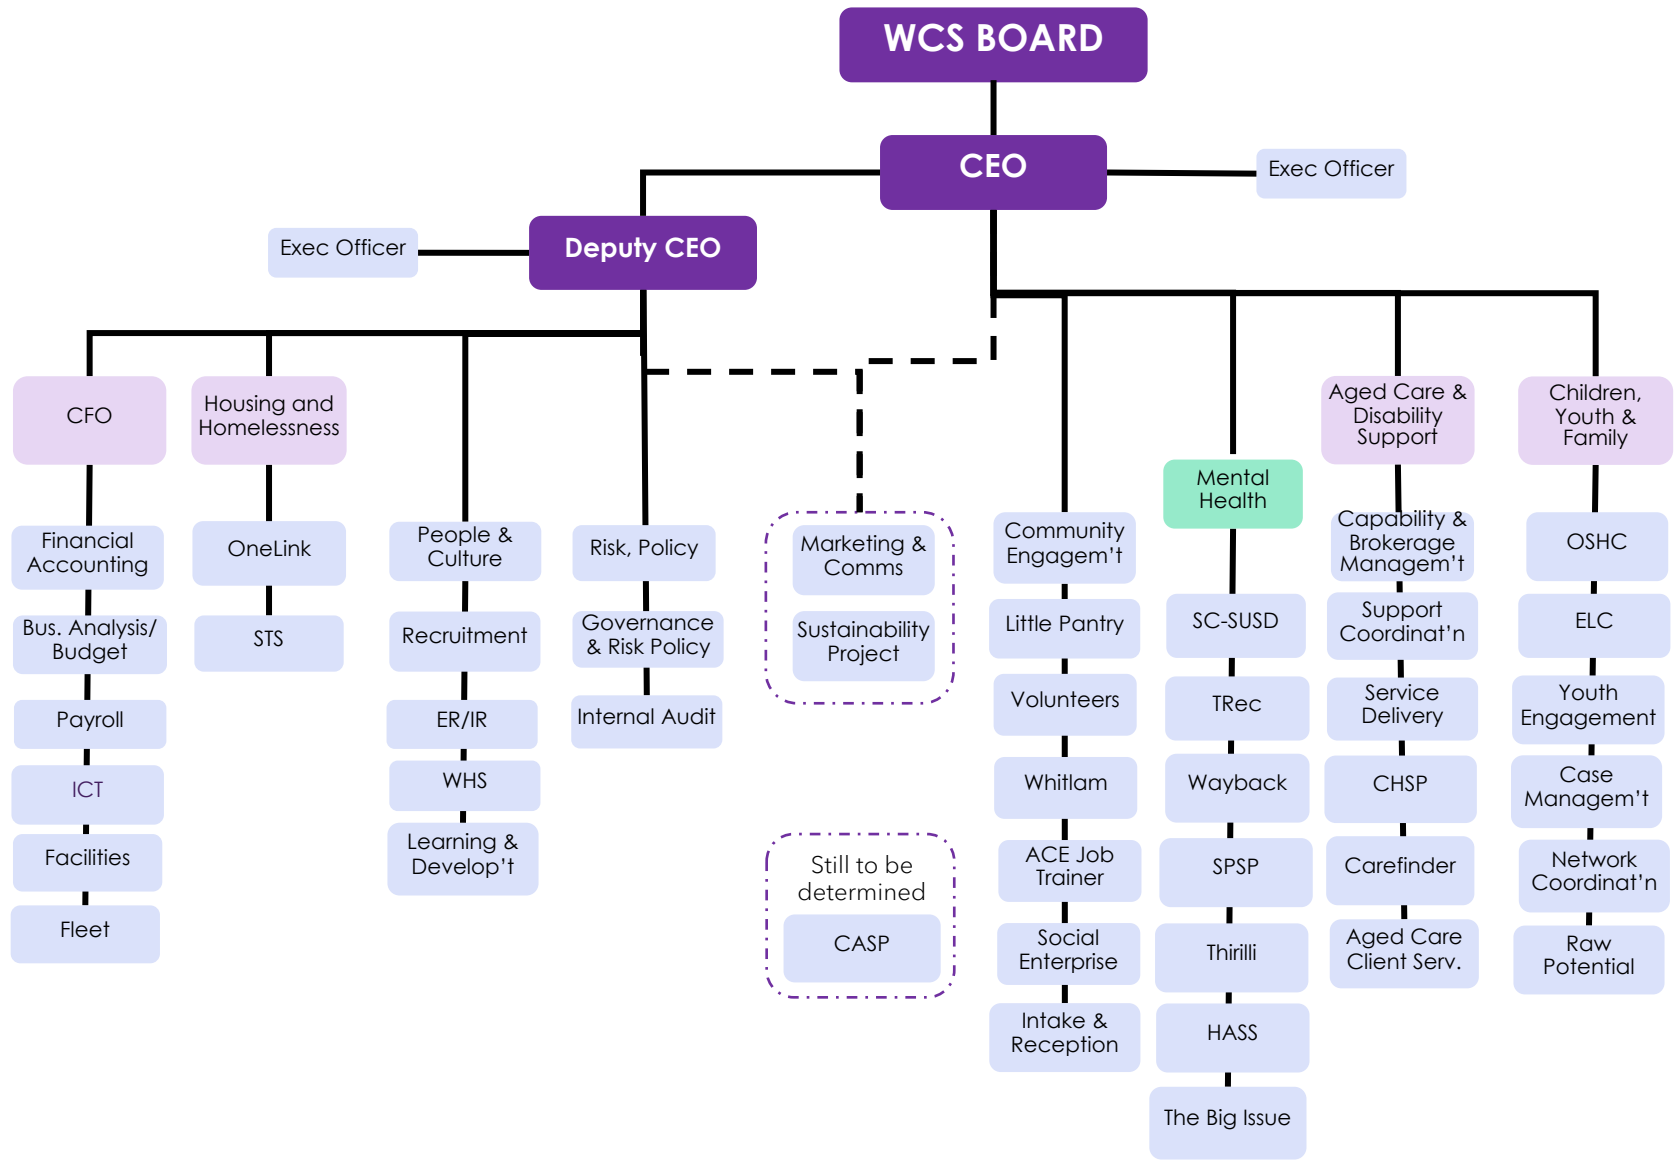

- Senior Executive
- Executive Manager
- Snr Manager
- Functions

Acronyms

- ACH Assistance with Care and Housing
- CASP Community Assistance and Support Program
- CEO Chief Executive Officer
- CFO Chief Finance Officer
- CHSP Commonwealth Home Support Packages
- DCEO Deputy Chief Executive
- ELC Early Learning Centres
- ER/IR Employee Relations/Industrial Relations
- HASS Hoarding Advocacy Support Services
- ICT Information & Communication Technology
- OSHC Out of School Hours Care
- SPSP Commonwealth Psychosocial Support Program
- STS Supported Tenancy Services
- TRec Transition to Recovery
- WHS Work Health and Safety